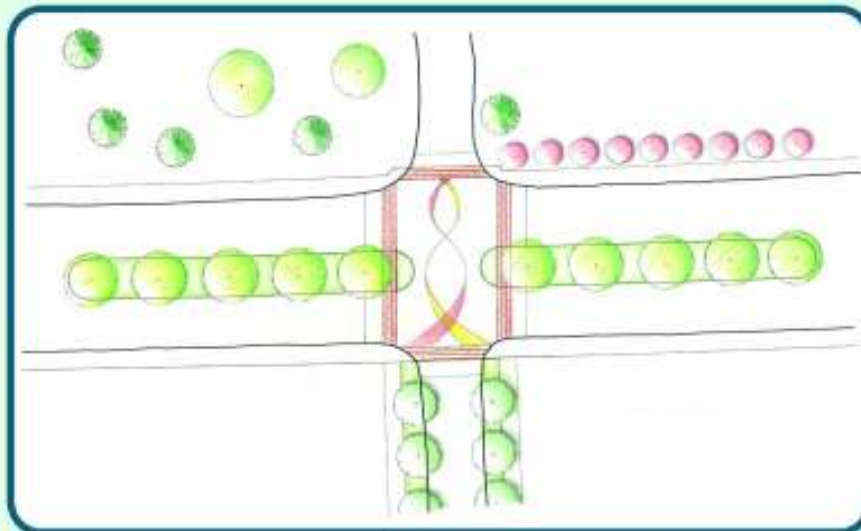

Featured Areas:

McClellan St. pedestrian way develops the existing dirt road into a walkable path that connects parks and schools.

The addition of trees and walkable surfaces will help to renew the vitality of neighborhood.

The Bernard - Shoshone greenway and pedestrian crossing Provides safe crossing and traffic calming plantings.

map not to scale

Pedestrian Way

Greenway

Woonerf

City Park

A new green look for Bernard

Pedestrian crossing with greenway planting strips